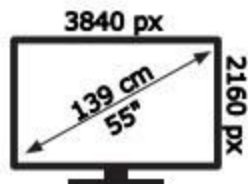

ENERG

JVC

LT-55VA8035

82 kWh/1000h

ABCDEF **G**

HDR

82 kWh/1000h

50550885